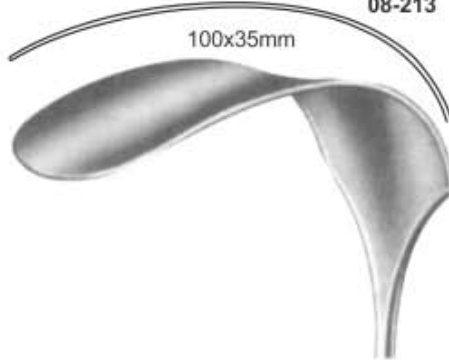

# RETRACTORS

Wundhaken | Ecarteurs  
 Separadores | Divaricatori

**Kocher Retractor**  
28 cm 11"

**08-211**

**08-212**

**08-213**

**08-214**

**Kocher Retractor**  
**08-215**  
22.5 cm 8 3/4"  
70 x 25 mm