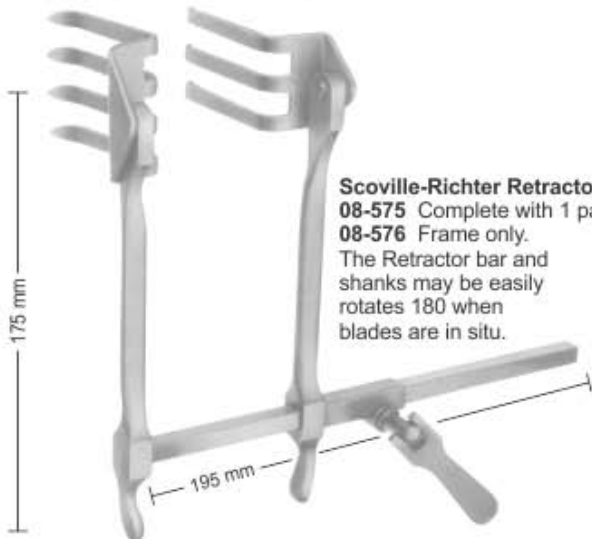

Scoville-Richter Retractor
08-575 Complete with 1 pair blades.
08-576 Frame only.
The Retractor bar and shanks may be easily rotates 180 when blades are in situ.

175 mm

195 mm