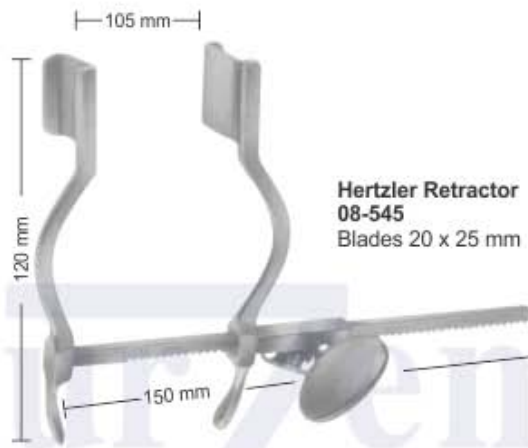

**Gelpi Vaginal Retractor**  
**08-538** 13.5cm

**Gelpi Skin & Vaginal Retractor**  
**08-539** 17.5cm

**De Bakey Femur Retractor**  
**08-540** 14.5cm

Wundhaken | Ecarteurs  
 Separadores | Divaricatori

**08-565**  
 Single Retractor Blade  
 110 x 70 mm

**O'Sullivan/O'Connor Retractor**  
**08-563** (Set includes frame & 3 blades)  
**08-564** Frame Only (not pictured)

**08-566**  
 Set of 2 Retractor Blade  
 80 x 45 mm