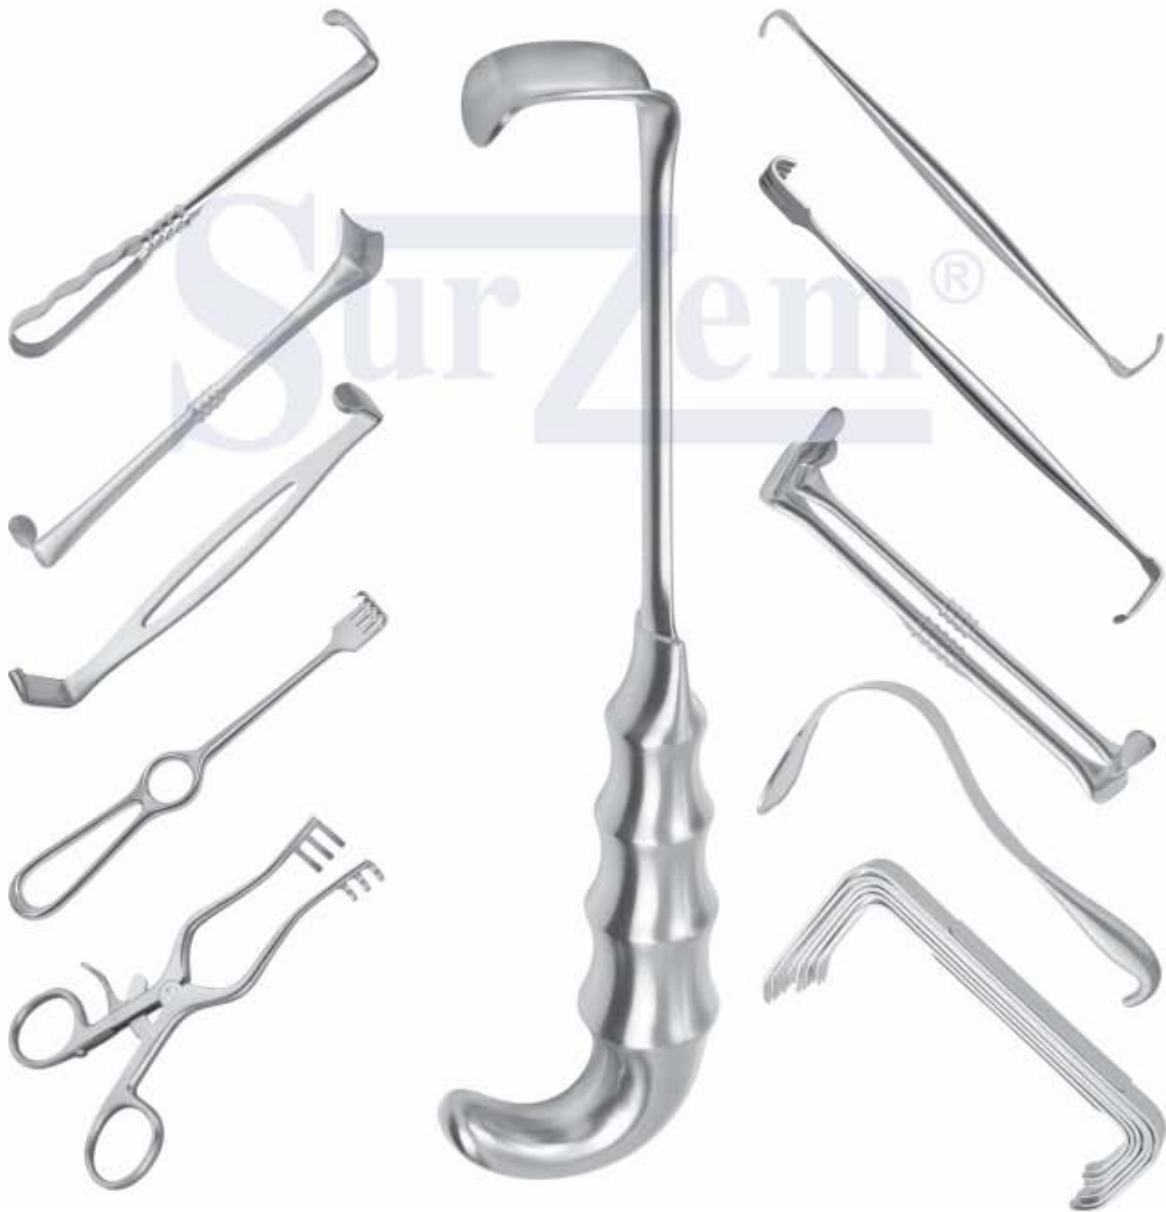

RETRACTORS INSTRUMENTS