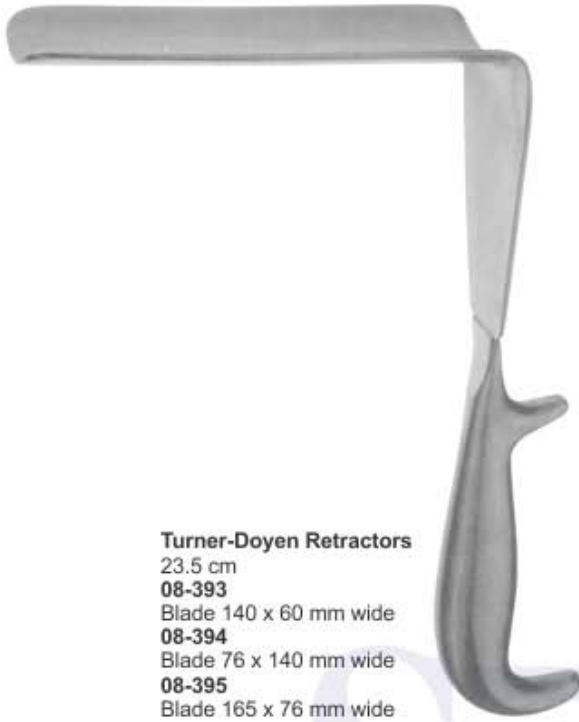

**08-388**  
Fig.03

**08-389**  
Fig.04

**08-390**  
Fig.05

**08-391**  
Fig.06

**Weinberg Vagotomy Retractor (joe's Hoe)**  
**08-392** 20 cm, 8"  
Blade 102 x 165 mm wide

**Turner-Doyen Retractors**  
23.5 cm  
**08-393**  
Blade 140 x 60 mm wide  
**08-394**  
Blade 76 x 140 mm wide  
**08-395**  
Blade 165 x 76 mm wide