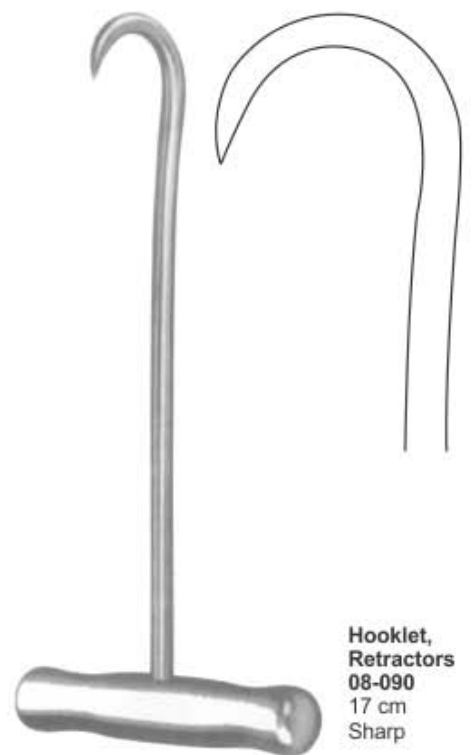

Hooklet, Retractors
08-090
17 cm
Sharp