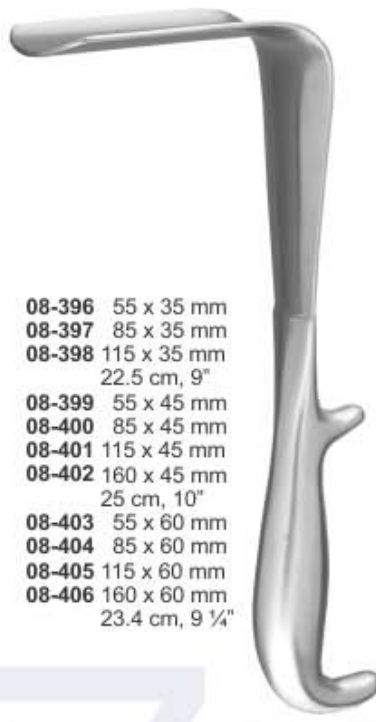

**08-388**  
Fig.03

**08-389**  
Fig.04

**08-390**  
Fig.05

**08-391**  
Fig.06

**Weinberg Vagotomy Retractor (joe's Hoe)**  
**08-392** 20 cm, 8"  
Blade 102 x 165 mm wide

**Turner-Doyen Retractors**  
23.5 cm  
**08-393**  
Blade 140 x 60 mm wide  
**08-394**  
Blade 76 x 140 mm wide  
**08-395**  
Blade 165 x 76 mm wide