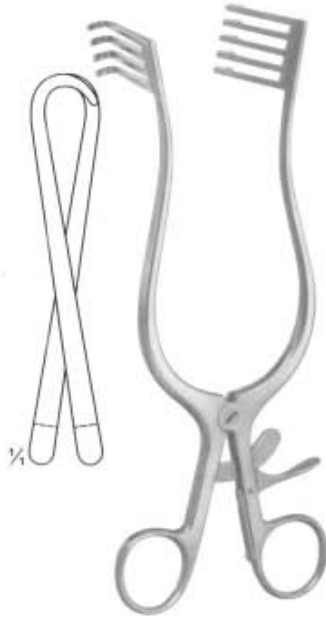

**Weitlaner Retractor**  
**08-517** 13cm  
 Blunt

**Kolbel Soft Tissue Retractor**  
**08-518** 18.0cm 7"  
 Angled, 2 x 2 Pronged

**Meyerding Retractor**  
**08-519** 16.5cm 6 1/2"  
**08-520** 24.1cm 9 1/2" Large Blade  
 8.9 cm 3 1/2" X 5.1 cm 2"  
**08-521** 24.1 cm 9 1/2" Small Blade  
 5.1 cm 2" X 1.6 cm 5/8"

**D'Errico-Adson Retractor**  
**08-522** 19.0cm 7 3/8"  
 4 X 4-pronged,  
 2.0cm 3/4" depth blade  
 Sharp

**Anderson-Adson Retractor**  
**08-523** 19.0 cm 7 1/2"  
 Sharp

**Norfolk & Norwich Retractor**  
**08-524** 22.0 cm 8 3/4"  
 Blunt