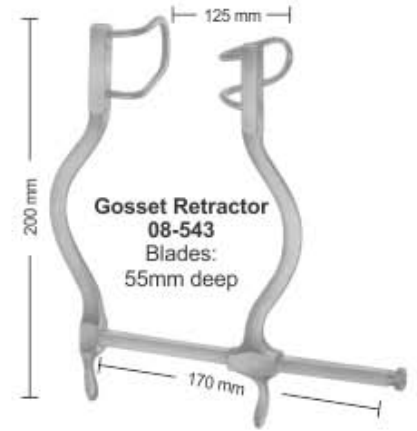

**Beckman Retractor**  
**08-535** 31.1cm 12 1/4"  
 4 x 4 Blunt prongs 27mm,  
 Side Blade 1.7cm 5/8" deep,

**Joll (Friedman)**  
**08-536** 15.5 cm, 6 1/2"  
 Thyroid- and Vaginal Retractor

**Jackson Burrows Retractor**  
**08-537** 18.5cm  
 Blunt

**Gelpi Vaginal Retractor**  
**08-538** 13.5cm

**Gelpi Skin & Vaginal Retractor**  
**08-539** 17.5cm

**De Bakey Femur Retractor**  
**08-540** 14.5cm

Wundhaken | Ecarteurs  
 Separadores | Divaricatori

**08-565**  
 Single Retractor Blade  
 110 x 70 mm

**O'Sullivan/O'Connor Retractor**  
**08-563** (Set includes frame & 3 blades)  
**08-564** Frame Only (not pictured)

**08-566**  
 Set of 2 Retractor Blade  
 80 x 45 mm

**ABRE BOCA MC IVOR C/3**  
**LAMINAS S/ SUCCAO**  
**ABRE BOCA**  
**08-567**

**08-568**  
 Center Blade  
 45 x 80 mm  
 70 x 85 mm

**08-569**  
 Center Blade  
 100 x 60 mm

Sizes of These Blades to Same as about Blades.