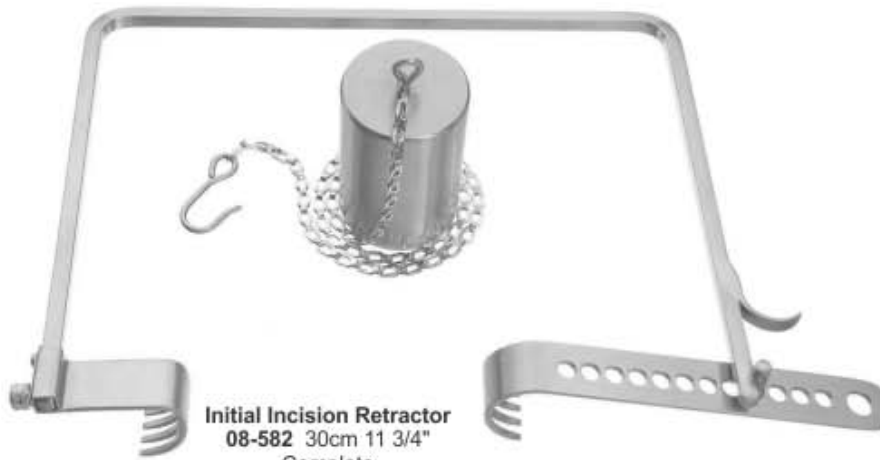

**Initial Incision Retractor**  
**08-582** 30cm 11 3/4"  
 Complete

**Legueu Retractor**  
**08-583**  
 17 cm, 6 3/4"

**Collin Retractor**  
**08-584** 20 cm, 8"  
 complete with 2 lateral  
 blades and central blade