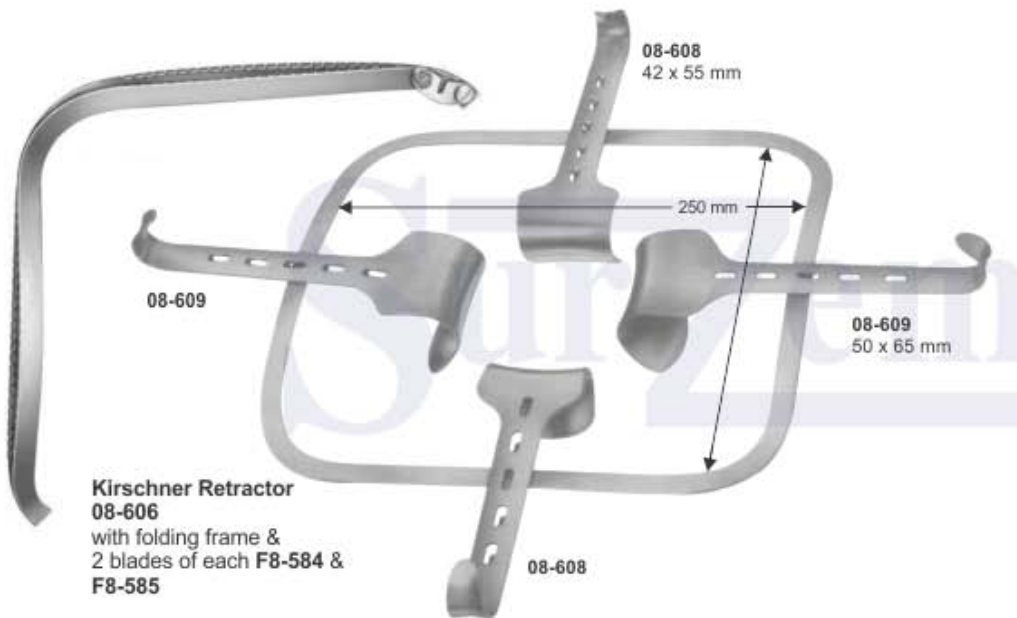

Wundhaken | Ecarteurs
Separadores | Divaricatori

Abdominal Retractors

well suitable for gynaecologists

Semm Abdominal Retractors

consisting of:

- **08-600** 1 frame 225 x 220 mm
- **08-601** 2 blade 46 x 64 mm
- **08-602** 1 blade 53 x 54 mm
  (for bladder)
- **08-603** 1 blade 82 x 97 mm
  (for intestine)
- **08-604** 1 blade 98 x 51 mm
  (for intestine)
- **08-605** 1 blade, narrow
  107 x 36 mm

Kirschner Retractor
08-606
with folding frame &
2 blades of each **F8-584** &
F8-585

Kirschner Retractor
08-607
with vaulted fixed frame &
2 blades of each **08-608** &
08-609

08-610
300 x 380 mm
Frame only, over-sized

08-611
320 x 300 mm
Frame only

Additional valves for corpulent persons