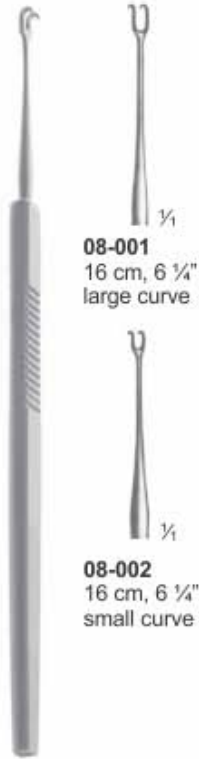

## RETRACTORS INSTRUMENTS

Wundhäkchen, Mikrohäkchen | Crochet, Micro crochetes  
 Ganchito, Micro Ganchitos | Divaricatore, Micro Divaricatori

**08-001**  
 16 cm, 6 1/4"  
 large curve

**08-002**  
 16 cm, 6 1/4"  
 small curve

**GUTHRIE HOOKLET**

**08-003**  
 18 cm, 7"  
 Sharp

**08-004**  
 18 cm, 7"  
 sharp

**GILLIES SKIN HOOK**

**08-005**  
 15 cm, 6"  
 sharp

**KILNER HOOK**

**08-006**  
 18.5 cm, 7 1/4"  
 sharp

**08-007**  
 18.5 cm, 7 1/4"  
 sharp

**FISCH HOOKLET & Skin Hook**

**08-008**  
 13 cm, 5"  
**08-009**  
 18 cm, 7"  
 Blunt

**08-010**  
 13 cm, 5"  
**08-011**  
 18 cm, 7"  
 Sharp

**FRAZIER HOOKLET & Skin Hook**

**DOUBLE PRONG MICRO HOOK & Skin Hook**  
**08-012**  
 Sharp, 2mm, wide jaws,  
 14.5 cm, 6 3/4"

**WIENER HOOK & Skin Hook**  
**08-013**  
 Sharp,  
 14 cm, 5 1/2"

**TOENNIS HOOK & Skin Hook**  
**08-014**  
 15 cm, 6"  
 Sharp

**08-015**  
 2 sharp prong  
 13 cm, 5"  
 2.25mm diameter  
 3mm wide