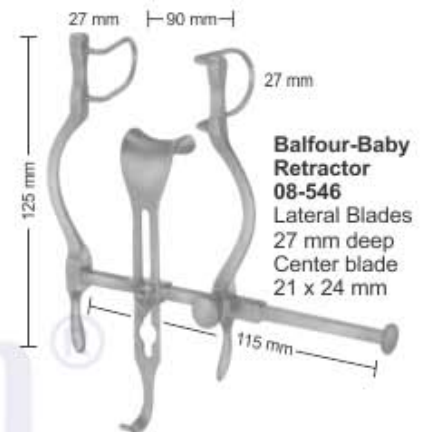

**Beckman Retractor**  
**08-535** 31.1cm 12 1/4"  
 4 x 4 Blunt prongs 27mm,  
 Side Blade 1.7cm 5/8" deep,

**Joll (Friedman)**  
**08-536** 15.5 cm, 6 1/2"  
 Thyroid- and Vaginal Retractor

**Jackson Burrows Retractor**  
**08-537** 18.5cm  
 Blunt

**Gelpi Vaginal Retractor**  
**08-538** 13.5cm

**Gelpi Skin & Vaginal Retractor**  
**08-539** 17.5cm

**De Bakey Femur Retractor**  
**08-540** 14.5cm

Wundhaken | Ecarteurs  
 Separadores | Divaricatori

**08-565**  
 Single Retractor Blade  
 110 x 70 mm

**O'Sullivan/O'Connor Retractor**  
**08-563** (Set includes frame & 3 blades)  
**08-564** Frame Only (not pictured)

**08-566**  
 Set of 2 Retractor Blade  
 80 x 45 mm