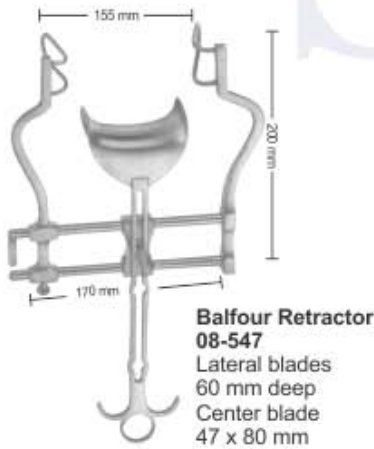

**Beckman Retractor**  
**08-535** 31.1cm 12 1/4"  
 4 x 4 Blunt prongs 27mm,  
 Side Blade 1.7cm 5/8" deep,

**Joll (Friedman)**  
**08-536** 15.5 cm, 6 1/2"  
 Thyroid- and Vaginal Retractor

**Jackson Burrows Retractor**  
**08-537** 18.5cm  
 Blunt

**Gelpi Vaginal Retractor**  
**08-538** 13.5cm

**Gelpi Skin & Vaginal Retractor**  
**08-539** 17.5cm

**De Bakey Femur Retractor**  
**08-540** 14.5cm

Wundhaken | Ecarteurs  
 Separadores | Divaricatori

**08-565**  
 Single Retractor Blade  
 110 x 70 mm

**O'Sullivan/O'Connor Retractor**  
**08-563** (Set includes frame & 3 blades)  
**08-564** Frame Only (not pictured)

**08-566**  
 Set of 2 Retractor Blade  
 80 x 45 mm

**ABRE BOCA MC IVOR C/3**  
**LAMINAS S/ SUCCAO**  
**ABRE BOCA**  
**08-567**

**08-568**  
 Center Blade  
 45 x 80 mm  
 70 x 85 mm

**08-569**  
 Center Blade  
 100 x 60 mm

Sizes of These Blades to Same as about Blades.