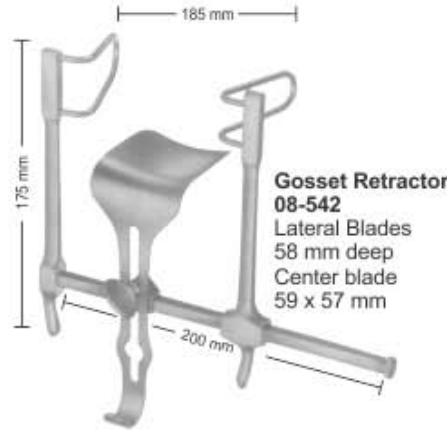

**Beckman Retractor**  
**08-535** 31.1cm 12 1/4"  
 4 x 4 Blunt prongs 27mm,  
 Side Blade 1.7cm 5/8" deep,

**Joll (Friedman)**  
**08-536** 15.5 cm, 6 1/2"  
 Thyroid- and Vaginal Retractor

**Jackson Burrows Retractor**  
**08-537** 18.5cm  
 Blunt

**Gelpi Vaginal Retractor**  
**08-538** 13.5cm

**Gelpi Skin & Vaginal Retractor**  
**08-539** 17.5cm

**De Bakey Femur Retractor**  
**08-540** 14.5cm

Wundhaken | Ecarteurs  
 Separadores | Divaricatori

**08-565**  
 Single Retractor Blade  
 110 x 70 mm

**O'Sullivan/O'Connor Retractor**  
**08-563** (Set includes frame & 3 blades)  
**08-564** Frame Only (not pictured)

**08-566**  
 Set of 2 Retractor Blade  
 80 x 45 mm

**ABRE BOCA MC IVOR C/3**  
**LAMINAS S/ SUCCAO**  
**ABRE BOCA**  
**08-567**

**08-568**  
 Center Blade  
 45 x 80 mm  
 70 x 85 mm

**08-569**  
 Center Blade  
 100 x 60 mm

Sizes of These Blades to Same as about Blades.