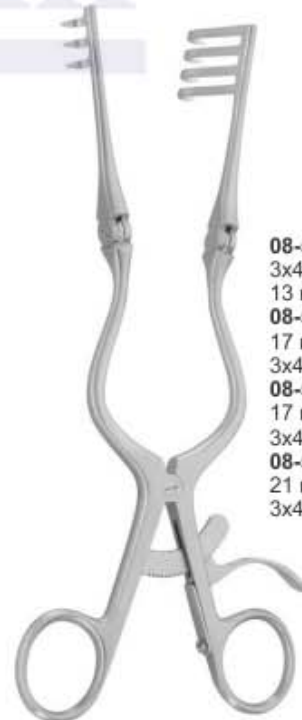

Cone Retractor

08-529 31 cm, 12"
3x4 Blunt prongs,
13 mm x 14.5 mm
08-530 16.5 cm, 6 1/2"
17 mm x 19 mm
3x4 Sharp prongs,
08-531 16.5 cm, 6 1/2"
17 mm x 19 mm
3x4 Blunt prongs,
08-532 20 cm, 8"
21 mm x 210 mm
3x4 Blunt prongs,