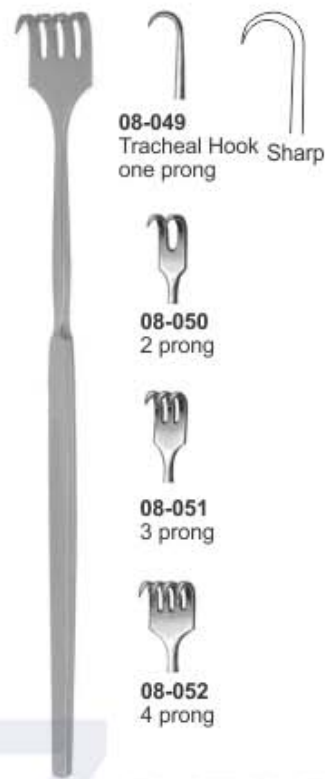

**LUCAE HOOKLET & SKIN HOOKS**  
 08-030 14 cm, 5 1/2" - A  
 08-031 14 cm, 5 1/2" - B  
 08-032 14 cm, 5 1/2" - C

**Converse Hook**  
 08-033  
 12 cm, 5"

**MANNERFELT-LANGENBECK HOOK**  
 08-034 15 x 6 mm 15.5 cm, 6" Fig.1  
 08-035 20 x 6 mm 15.5 cm, 6" Fig.2  
 08-036 25 x 6 mm 15.5 cm, 6" Fig.3  
 08-037 30 x 8 mm 15.5 cm, 6" Fig.4

**MANNERFELT HOOK**  
 15.5 cm, 6"  
 large curve, single  
 hook

**Brom Hooklet Retractors**  
 08-041  
 17 cm, 6 3/4"

**Hooklet Retractors**  
 08-042  
 13 cm, 5"

# HOOKLET, RETRACTORS

Wundhäkchen, Wundhaken  
Ganchito, Separadores

Crochet, Ecarteurs  
Divaricatore, Divaricatori

Tracheal Retractor  
18 cm

Tracheal Retractor  
18 cm

Trachea Retractor  
16.5 cm Sharp

Tracheal Retractor  
16.5 cm Blunt