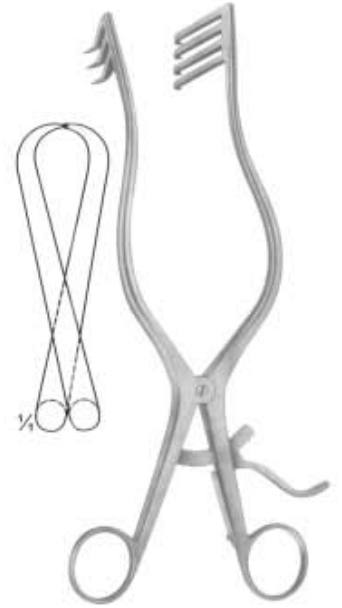

Adson Retractor
08-526 26.5 cm 10 1/4"
Sharp