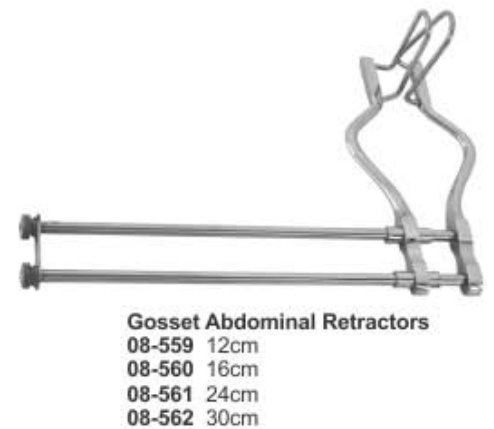

**Beckman Retractor**  
**08-535** 31.1cm 12 1/4"  
 4 x 4 Blunt prongs 27mm,  
 Side Blade 1.7cm 5/8" deep,

**Joll (Friedman)**  
**08-536** 15.5 cm, 6 1/2"  
 Thyroid- and Vaginal Retractor

**Jackson Burrows Retractor**  
**08-537** 18.5cm  
 Blunt

**Gelpi Vaginal Retractor**  
**08-538** 13.5cm

**Gelpi Skin & Vaginal Retractor**  
**08-539** 17.5cm

**De Bakey Femur Retractor**  
**08-540** 14.5cm

Wundhaken | Ecarteurs  
 Separadores | Divaricatori

**08-565**  
 Single Retractor Blade  
 110 x 70 mm

**O'Sullivan/O'Connor Retractor**  
**08-563** (Set includes frame & 3 blades)  
**08-564** Frame Only (not pictured)

**08-566**  
 Set of 2 Retractor Blade  
 80 x 45 mm