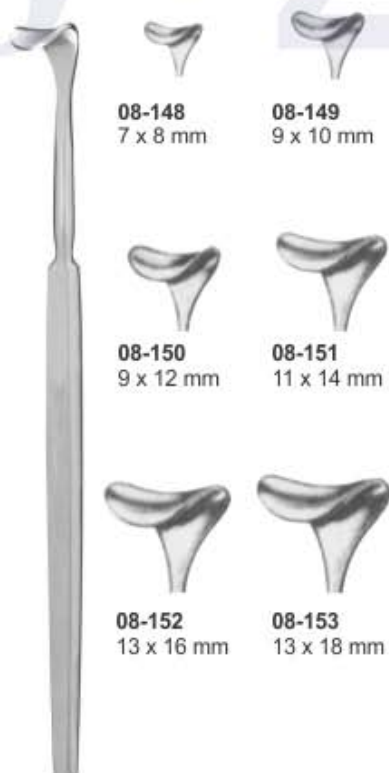

RETRACTORS

Wundhaken | Ecarteurs
Separadores | Divaricatori

Mannerfelt Hooklet Retractors
15.5cm