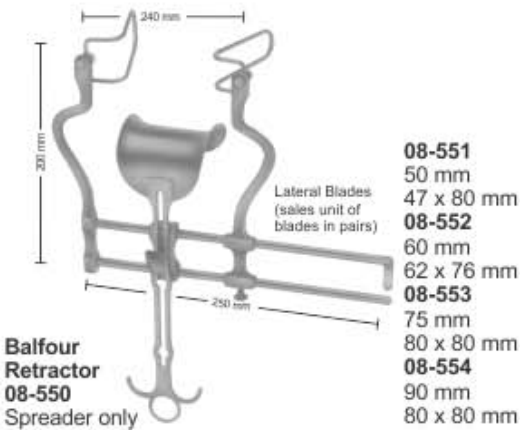

**Beckman Retractor**  
**08-535** 31.1cm 12 1/4"  
 4 x 4 Blunt prongs 27mm,  
 Side Blade 1.7cm 5/8" deep,

**Joll (Friedman)**  
**08-536** 15.5 cm, 6 1/2"  
 Thyroid- and Vaginal Retractor

**Jackson Burrows Retractor**  
**08-537** 18.5cm  
 Blunt

**Gelpi Vaginal Retractor**  
**08-538** 13.5cm

**Gelpi Skin & Vaginal Retractor**  
**08-539** 17.5cm

**De Bakey Femur Retractor**  
**08-540** 14.5cm

Wundhaken | Ecarteurs  
 Separadores | Divaricatori

**08-565**  
 Single Retractor Blade  
 110 x 70 mm

**O'Sullivan/O'Connor Retractor**  
**08-563** (Set includes frame & 3 blades)  
**08-564** Frame Only (not pictured)

**08-566**  
 Set of 2 Retractor Blade  
 80 x 45 mm

**ABRE BOCA MC IVOR C/3**  
**LAMINAS S/ SUCCAO**  
**ABRE BOCA**  
**08-567**

**08-568**  
 Center Blade  
 45 x 80 mm  
 70 x 85 mm

**08-569**  
 Center Blade  
 100 x 60 mm

Sizes of These Blades to Same as about Blades.