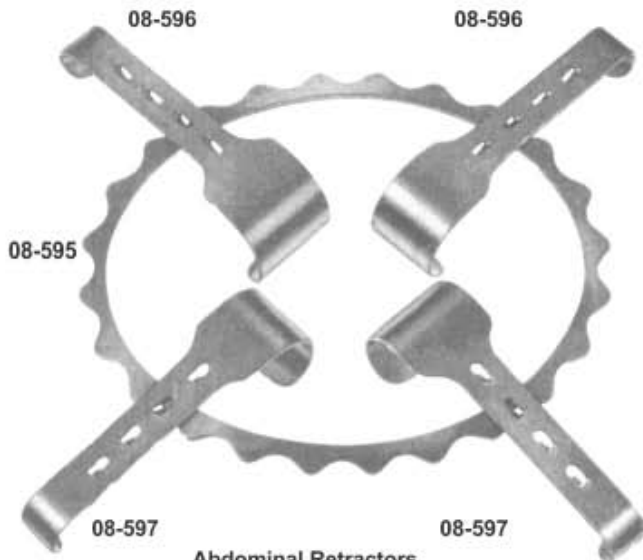

Doyen Retractor
08-585 48 mm x 90 mm
08-586 48 mm x 105 mm
08-587 48 mm x 120 mm
08-588 48 mm x 135 mm
28 cm, 11"

Abdominal Retractors
for new-born and children