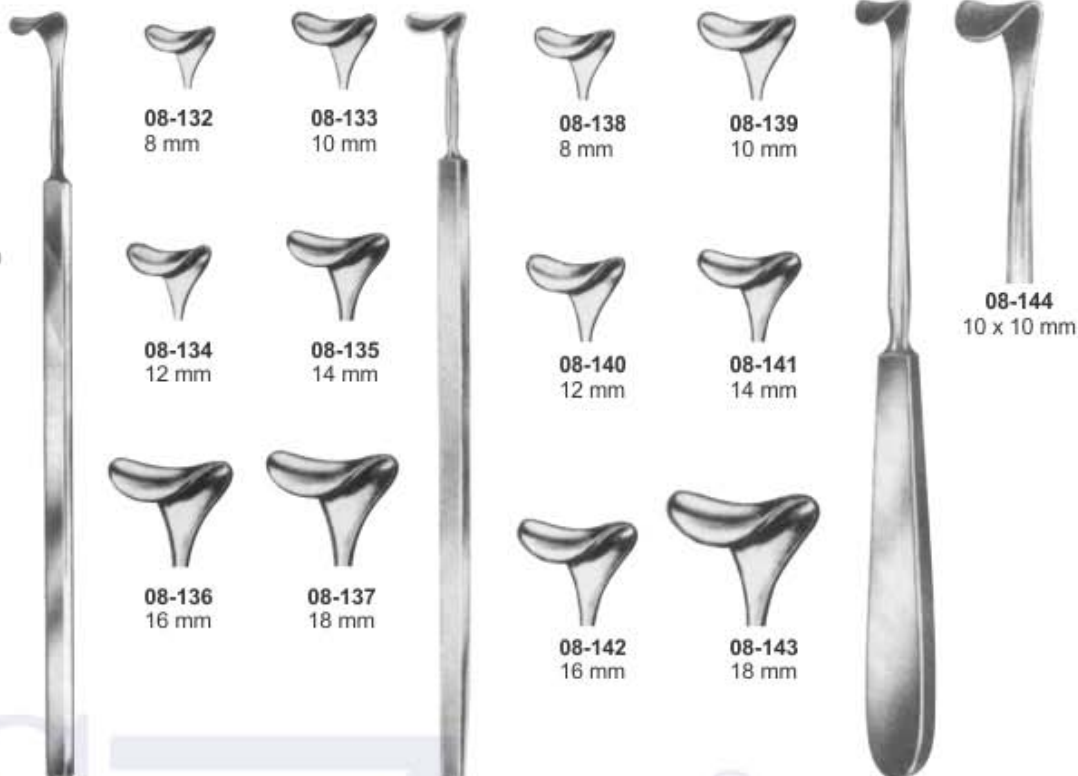

Cushing Hooklet Retractors
20cm

Cushing Hooklet Retractors
24cm

Cushing-Kocher Hooklet Retractors
18 cm