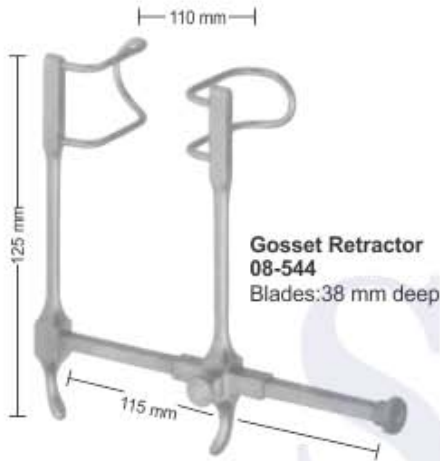

**Gelpi Vaginal Retractor**  
**08-538** 13.5cm

**Gelpi Skin & Vaginal Retractor**  
**08-539** 17.5cm

**De Bakey Femur Retractor**  
**08-540** 14.5cm

Wundhaken | Ecarteurs  
 Separadores | Divaricatori

**08-565**  
 Single Retractor Blade  
 110 x 70 mm

**O'Sullivan/O'Connor Retractor**  
**08-563** (Set includes frame & 3 blades)  
**08-564** Frame Only (not pictured)

**08-566**  
 Set of 2 Retractor Blade  
 80 x 45 mm