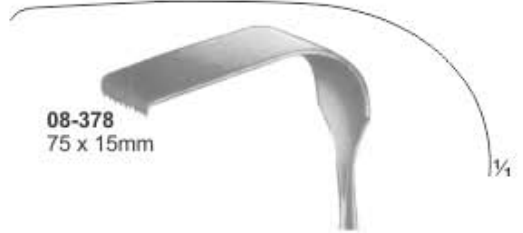

08-378
75 x 15mm

Goelet Retractor
08-379
19 cm 7 1/2"
Double Ended