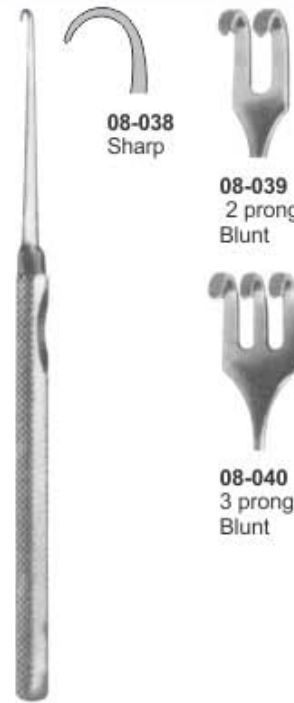

**WIENER HOOK & Skin Hook**  
**08-013**  
 Sharp,  
 14 cm, 5 1/2"

**TOENNIS HOOK & Skin Hook**  
**08-014**  
 15 cm, 6"  
 Sharp

**08-015**  
 2 sharp prong  
 13 cm, 5"  
 2.25mm diameter  
 3mm wide

**08-019**  
 15 cm, 6", blunt  
 double prongs  
 2.5mm wide

**FREER SKIN HOOK**

**CRILE HOOKLET & SKIN HOOKS**  
 08-020 20.4 cm, 8"

**VON GRAEFE Strabismus & SKIN HOOKS**  
 08-021 13.0 cm, 5" - A  
 08-022 14.0 cm, 5 1/2" - B  
 08-023 15.0 cm, 6" - C

**WAGENER HOOKLET & SKIN HOOKS**  
 08-024 14 cm, 5 1/2" - A  
 08-025 14 cm, 5 1/2" - B  
 08-026 14 cm, 5 1/2" - C  
 08-027 14 cm, 5 1/2" - D

**DAY HOOKLET & SKIN HOOKS**  
 08-028 16 cm, 6 1/4" - A  
 08-029 16 cm, 6 1/4" - B

**LUCAE HOOKLET & SKIN HOOKS**  
 08-030 14 cm, 5 1/2" - A  
 08-031 14 cm, 5 1/2" - B  
 08-032 14 cm, 5 1/2" - C

**Converse Hook**  
 08-033  
 12 cm, 5"

**MANNERFELT-LANGENBECK HOOK**  
 08-034 15 x 6 mm 15.5 cm, 6" Fig.1  
 08-035 20 x 6 mm 15.5 cm, 6" Fig.2  
 08-036 25 x 6 mm 15.5 cm, 6" Fig.3  
 08-037 30 x 8 mm 15.5 cm, 6" Fig.4