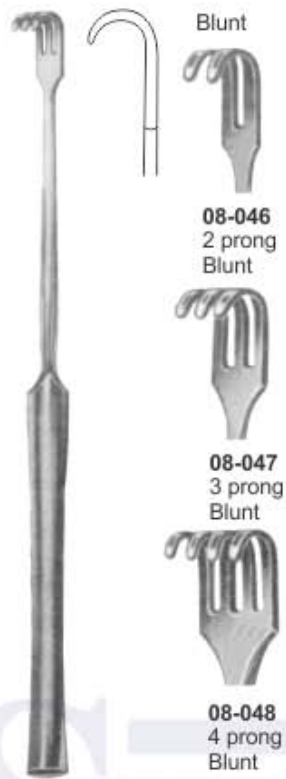

Tracheal Retractor
18 cm