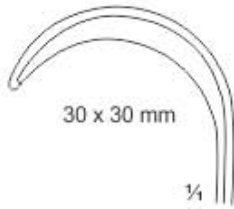

Kaye-Millard Retractor
08-381
8 cm, 3 1/4"