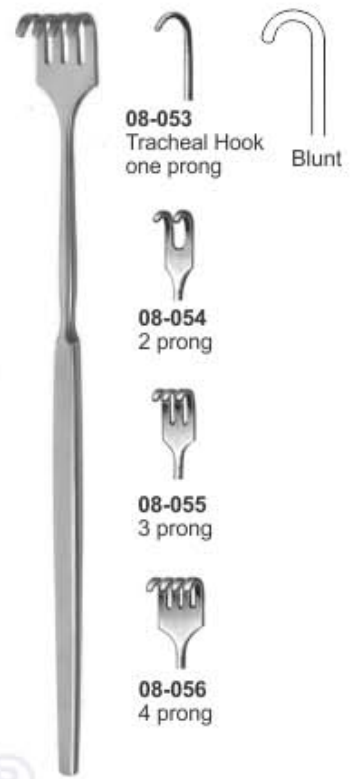

**LUCAE HOOKLET & SKIN HOOKS**  
 08-030 14 cm, 5 1/2" - A  
 08-031 14 cm, 5 1/2" - B  
 08-032 14 cm, 5 1/2" - C

**Converse Hook**  
 08-033  
 12 cm, 5"

**MANNERFELT-LANGENBECK HOOK**  
 08-034 15 x 6 mm 15.5 cm, 6" Fig.1  
 08-035 20 x 6 mm 15.5 cm, 6" Fig.2  
 08-036 25 x 6 mm 15.5 cm, 6" Fig.3  
 08-037 30 x 8 mm 15.5 cm, 6" Fig.4

**MANNERFELT HOOK**  
 15.5 cm, 6"  
 large curve, single  
 hook

**Brom Hooklet Retractors**  
 08-041  
 17 cm, 6 3/4"

**Hooklet Retractors**  
 08-042  
 13 cm, 5"

# HOOKLET, RETRACTORS

Wundhäkchen, Wundhaken  
Ganchito, Separadores

Crochet, Ecarteurs  
Divaricatore, Divaricatori

Tracheal Retractor  
18 cm

Tracheal Retractor  
18 cm

Trachea Retractor  
16.5 cm Sharp

Tracheal Retractor  
16.5 cm Blunt