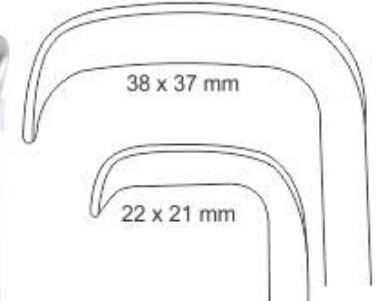

**08-420** 24cm  
Blade 25x20mm wide  
**08-421** 24cm  
Blade 36x28mm wide  
**08-422** 24cm  
Blade 44x28mm wide  
**08-423** 25cm  
Blade 52x22mm wide  
**08-424** 25cm  
Blade 70x52mm wide

**Morris Retractor**  
 24.5 cm 9 3/4"

**Richardson Retractor**  
 08-431 24cm

**Richardson Retractor**  
 24.0 cm 9.5"

**08-432**  
 23 x 20 mm

**08-433**  
 30 x 29 mm

**08-434**  
 37 x 37 mm

**08-435**  
 64 x 43 mm

**Richardson-Eastman Retractor**  
 25.0 cm 10", Set of 2 piece

38 x 37 mm

22 x 21 mm

**08-436**  
 39 x 30 mm

Malleable Retractor

Item	Description	Tip
08-437	20 cm	12 mm
08-438	20 cm	17 mm
08-439	20 cm	25 mm
08-440	33 cm	25 mm
08-441	33 cm	32 mm
08-442	33 cm	40 mm
08-443	33 cm	50 mm