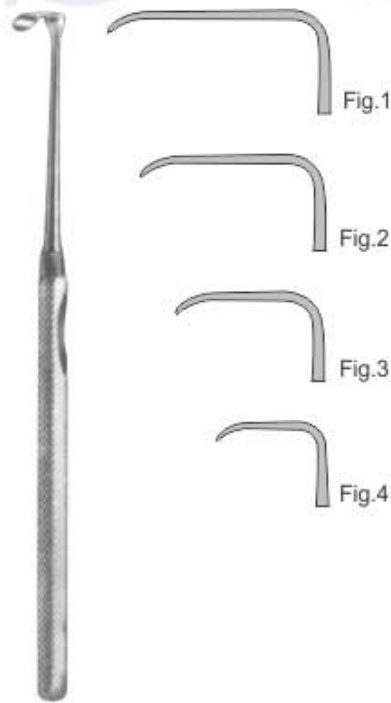

**WIENER HOOK & Skin Hook**  
**08-013**  
 Sharp,  
 14 cm, 5 1/2"

**TOENNIS HOOK & Skin Hook**  
**08-014**  
 15 cm, 6"  
 Sharp

**08-015**  
 2 sharp prong  
 13 cm, 5"  
 2.25mm diameter  
 3mm wide

**08-019**  
 15 cm, 6", blunt  
 double prongs  
 2.5mm wide

**FREER SKIN HOOK**

**CRILE HOOKLET & SKIN HOOKS**  
 08-020 20.4 cm, 8"

**VON GRAEFE Strabismus & SKIN HOOKS**  
 08-021 13.0 cm, 5" - A  
 08-022 14.0 cm, 5 1/2" - B  
 08-023 15.0 cm, 6" - C

**WAGENER HOOKLET & SKIN HOOKS**  
 08-024 14 cm, 5 1/2" - A  
 08-025 14 cm, 5 1/2" - B  
 08-026 14 cm, 5 1/2" - C  
 08-027 14 cm, 5 1/2" - D

**DAY HOOKLET & SKIN HOOKS**  
 08-028 16 cm, 6 1/4" - A  
 08-029 16 cm, 6 1/4" - B

**LUCAE HOOKLET & SKIN HOOKS**  
 08-030 14 cm, 5 1/2" - A  
 08-031 14 cm, 5 1/2" - B  
 08-032 14 cm, 5 1/2" - C

**Converse Hook**  
 08-033  
 12 cm, 5"

**MANNERFELT-LANGENBECK HOOK**  
 08-034 15 x 6 mm 15.5 cm, 6" Fig.1  
 08-035 20 x 6 mm 15.5 cm, 6" Fig.2  
 08-036 25 x 6 mm 15.5 cm, 6" Fig.3  
 08-037 30 x 8 mm 15.5 cm, 6" Fig.4