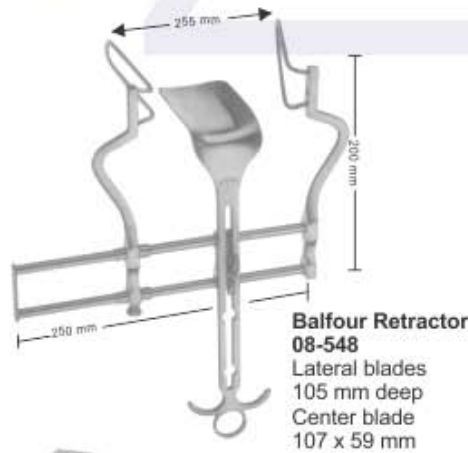

**Beckman Retractor**  
**08-535** 31.1cm 12 1/4"  
 4 x 4 Blunt prongs 27mm,  
 Side Blade 1.7cm 5/8" deep,

**Joll (Friedman)**  
**08-536** 15.5 cm, 6 1/2"  
 Thyroid- and Vaginal Retractor

**Jackson Burrows Retractor**  
**08-537** 18.5cm  
 Blunt

**Gelpi Vaginal Retractor**  
**08-538** 13.5cm

**Gelpi Skin & Vaginal Retractor**  
**08-539** 17.5cm

**De Bakey Femur Retractor**  
**08-540** 14.5cm

Wundhaken | Ecarteurs  
 Separadores | Divaricatori

**08-565**  
 Single Retractor Blade  
 110 x 70 mm

**O'Sullivan/O'Connor Retractor**  
**08-563** (Set includes frame & 3 blades)  
**08-564** Frame Only (not pictured)

**08-566**  
 Set of 2 Retractor Blade  
 80 x 45 mm

**ABRE BOCA MC IVOR C/3**  
**LAMINAS S/ SUCCAO**  
**ABRE BOCA**  
**08-567**

**08-568**  
 Center Blade  
 45 x 80 mm  
 70 x 85 mm

**08-569**  
 Center Blade  
 100 x 60 mm

Sizes of These Blades to Same as about Blades.