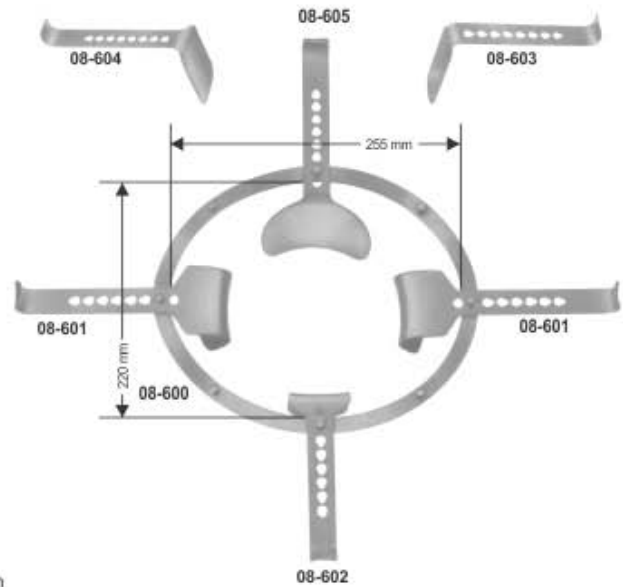

Wundhaken | Ecarteurs
Separadores | Divaricatori

Abdominal Retractors

well suitable for gynaecologists

Semm Abdominal Retractors

consisting of:

- **08-600** 1 frame 225 x 220 mm
- **08-601** 2 blade 46 x 64 mm
- **08-602** 1 blade 53 x 54 mm
  (for bladder)
- **08-603** 1 blade 82 x 97 mm
  (for intestine)
- **08-604** 1 blade 98 x 51 mm
  (for intestine)
- **08-605** 1 blade, narrow
  107 x 36 mm

Kirschner Retractor
08-606
with folding frame &
2 blades of each **F8-584** &
F8-585

Kirschner Retractor
08-607
with vaulted fixed frame &
2 blades of each **08-608** &
08-609

08-610
300 x 380 mm
Frame only, over-sized

08-611
320 x 300 mm
Frame only

Additional valves for corpulent persons